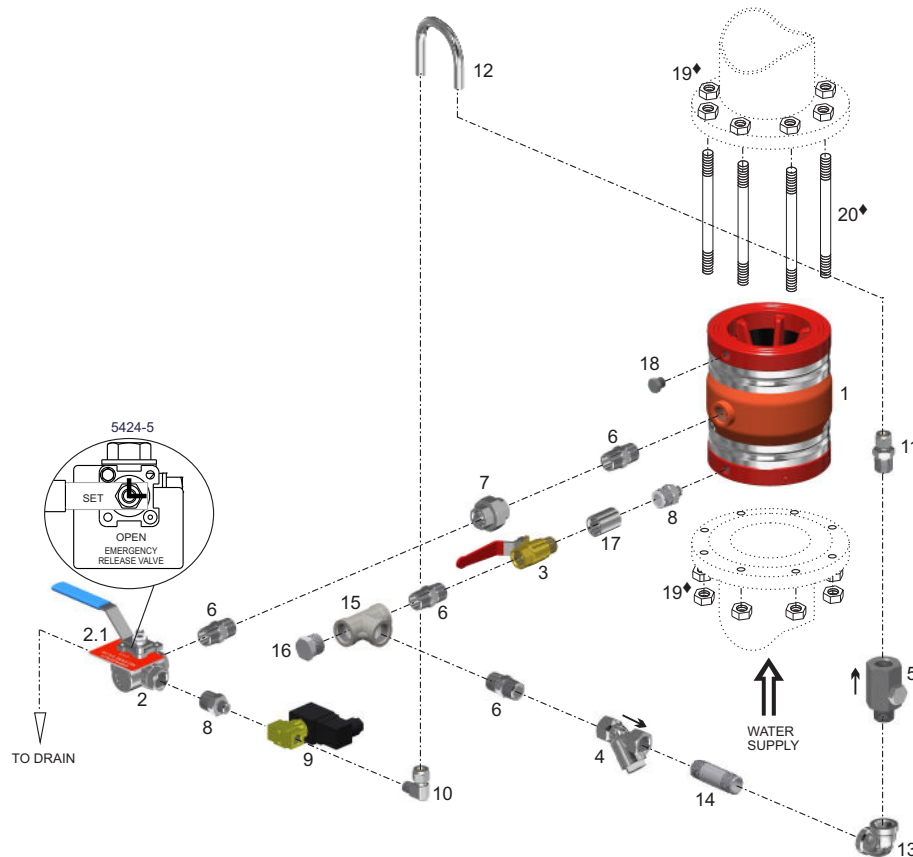

# Model 799D-02HME01

Trim Chart - Vertical Installation

Sizes 3" - 4" (80 - 100 mm)

**inbal**

v a l v e s

Inbal Control Valve, Electric Actuation, Standard Material Control Trim

◆ Supplied when ordering an installation kit